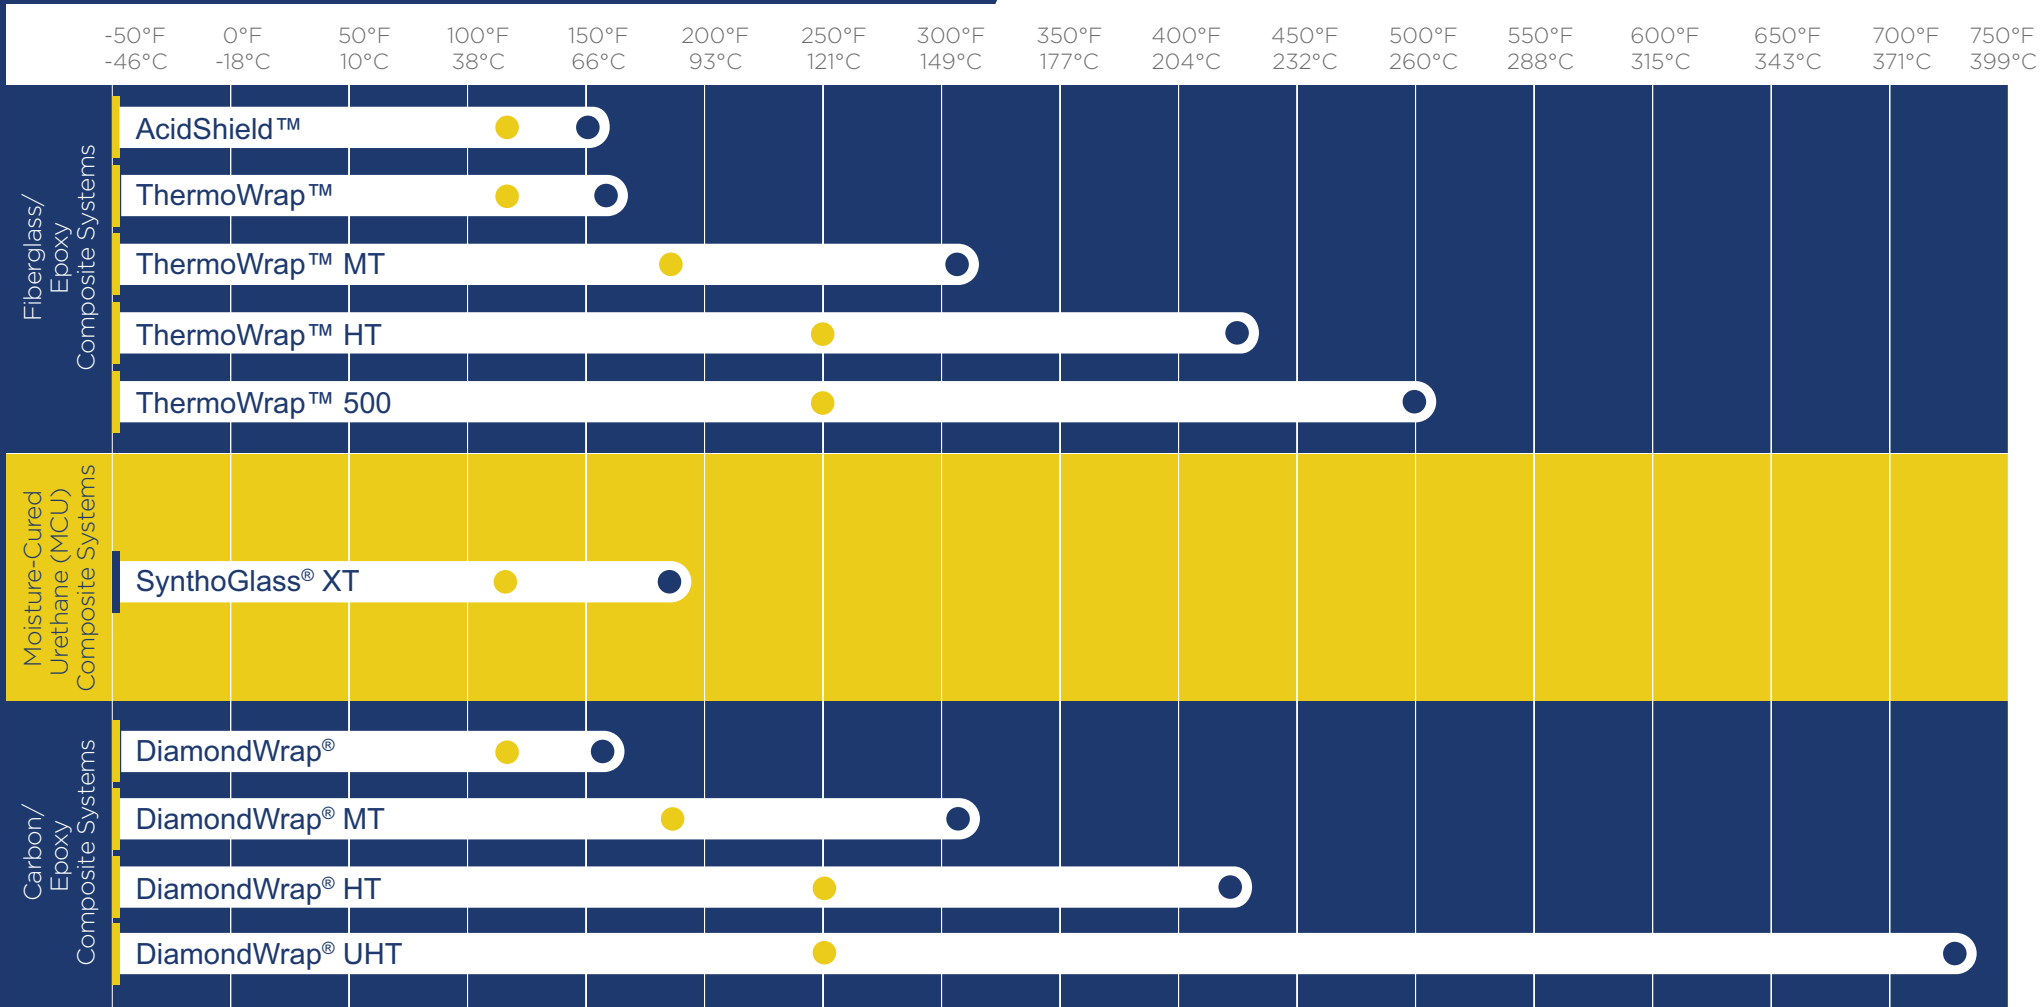

Process Piping Products

● Max recommended installation temp - Exact project parameters may change the recommended temperature.
 ● Max operating temp for type B designs.